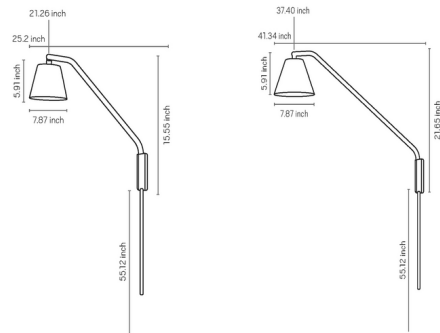

CLICK TO VIEW PRODUCT

Notes: