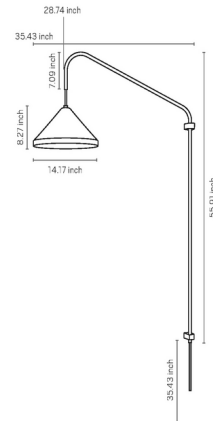

Description

The Ubatuba Plug-In Swing Arm Wall Lamp features a conical ceramic shade supported by a sleek aluminum arm that swings side to side to provide lighting for reading or to create the perfect ambiance. Ubatuba's transitional styling and easy-to-install plug-in cable make it a perfect fit in any interior. On/off switch located on cord.

Shown in black / white

Specifications

COLOR	White
BODY FINISH	Black
WATTAGE	17W
DIMMER	N/A
DIMENSIONS	14.17"W x 55.91"H x 35.43"D
BULB NOT INCLUDED	1 x A19/Medium (E26)/17W/120V LED
OTHER BULB OPTIONS	1 x A19/Medium (E26)/100W/120V Incandescent
COUNTRY OF ORIGIN	Brazil