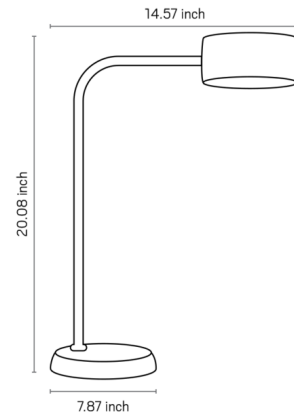

Description

The Angra Table Lamp features a drum-shaped ceramic shade and base supported by a sleek aluminum stem. Angra's refined silhouette will add a sophisticated touch to any interior. On/off switch on cord.

Shown in copper / white

Specifications

COLOR	White
BODY FINISH	Copper
WATTAGE	9W
DIMMER	N/A
DIMENSIONS	14.57"W x 20.08"H x 7.87"D
BULB NOT INCLUDED	1 x JCD/G9/9W/120V LED
OTHER BULB OPTIONS	1 x JCD/G9/40W/120V Halogen
COUNTRY OF ORIGIN	Brazil