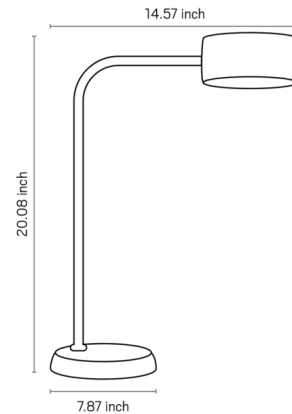

Description

The Angra Table Lamp features a drum-shaped ceramic shade and base supported by a sleek aluminum stem. Angra's refined silhouette will add a sophisticated touch to any interior. On/off switch on cord.

Shown in copper / white

Specifications

COLOR	White
BODY FINISH	Copper
WATTAGE	9W
DIMMER	N/A
DIMENSIONS	14.57"W x 20.08"H x 7.87"D
BULB NOT INCLUDED	1 x JCD/G9/9W/120V LED
OTHER BULB OPTIONS	1 x JCD/G9/40W/120V Halogen
COUNTRY OF ORIGIN	Brazil