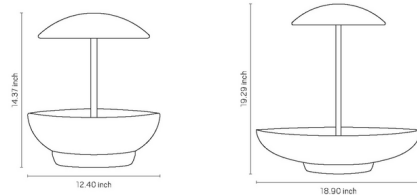

CLICK TO VIEW PRODUCT

Notes: