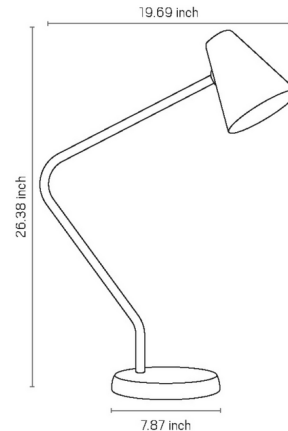

By Geo Contemporary

Description

The Ipanema Table Lamp features a conical ceramic shade supported by a sleek aluminum stem. Ipanema's angular stem draws the eye with refined sophistication, making it a stylish accent for a desktop or side table. The shade can be tilted up or down to aim the light. On/off switch on cord.

Shown in gold / white

Specifications

COLOR	White
BODY FINISH	Gold
WATTAGE	8W
DIMMER	N/A
DIMENSIONS	19.69"W x 26.38"H x 7.87"D
BULB NOT INCLUDED	1 x MR16/GU10/8W/120V LED
OTHER BULB OPTIONS	1 x MR16/GU10/50W/120V Halogen
COUNTRY OF ORIGIN	Brazil