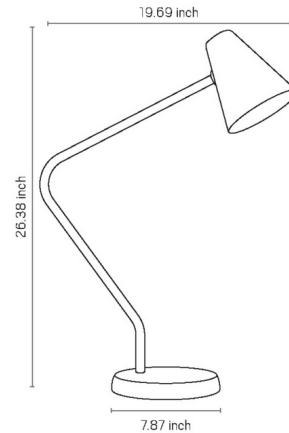

Lightology

lightology.com
866-954-4489
04-25-26

Project: _____
Company: _____
Location: _____ Fixture Type: _____
SPEC #: **GEO1422100**
Approved On: _____ Approved By: _____

Ipanema Table Lamp By Geo Contemporary

Description

The Ipanema Table Lamp features a conical ceramic shade supported by a sleek aluminum stem. Ipanema's angular stem draws the eye with refined sophistication, making it a stylish accent for a desktop or side table. The shade can be tilted up or down to aim the light. On/off switch on cord.

Shown in gold / white

Specifications

| | |
|--------------------|--------------------------------|
| COLOR | White |
| BODY FINISH | Gold |
| WATTAGE | 8W |
| DIMMER | N/A |
| DIMENSIONS | 19.69"W x 26.38"H x 7.87"D |
| BULB NOT INCLUDED | 1 x MR16/GU10/8W/120V LED |
| OTHER BULB OPTIONS | 1 x MR16/GU10/50W/120V Halogen |
| COUNTRY OF ORIGIN | Brazil |