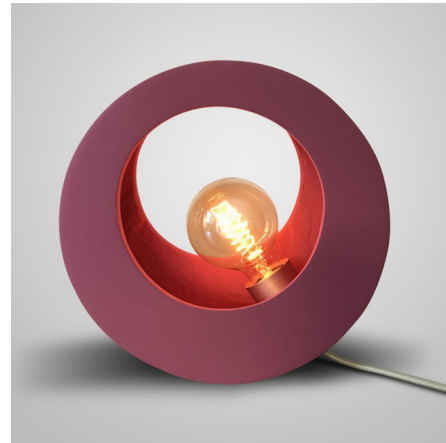

## Riviera Table Lamp By Geo Contemporary

### Description

The Riviera Table Lamp will add an eclectic dynamic to any interior with its circular silhouette. The round ceramic body features an opening slightly off-center for an asymmetrical look that reveals the interior of the lamp. A subtle texture in the ceramic adds an understated decorative touch. On/off switch located on cord.

### Specifications

COLOR	N/A
BODY FINISH	Magenta
WATTAGE	17W
DIMMER	N/A
DIMENSIONS	10"W x 10"H x 4.17"D
BULB NOT INCLUDED	1 x G30/Medium (E26)/17W/120V LED
OTHER BULB OPTIONS	1 x G30/Medium (E26)/100W/120V Incandescent
COUNTRY OF ORIGIN	Brazil