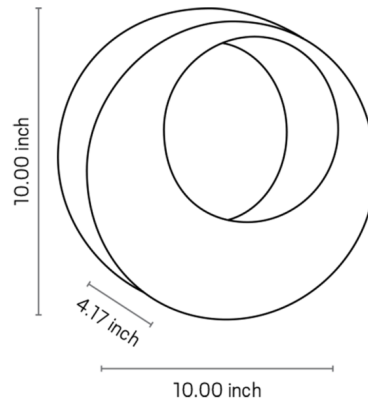

Description

The Riviera Table Lamp will add an eclectic dynamic to any interior with its circular silhouette. The round ceramic body features an opening slightly off-center for an asymmetrical look that reveals the interior of the lamp. A subtle texture in the ceramic adds an understated decorative touch. On/off switch located on cord.

Shown in magenta

Specifications

COLOR	N/A
BODY FINISH	Magenta
WATTAGE	17W
DIMMER	N/A
DIMENSIONS	10"W x 10"H x 4.17"D
BULB NOT INCLUDED	1 x G30/Medium (E26)/17W/120V LED
OTHER BULB OPTIONS	1 x G30/Medium (E26)/100W/120V Incandescent
COUNTRY OF ORIGIN	Brazil

Technical Information

PRODUCT DIMENSIONS Cord Length: 59.1"

CLICK TO VIEW PRODUCT

Notes: