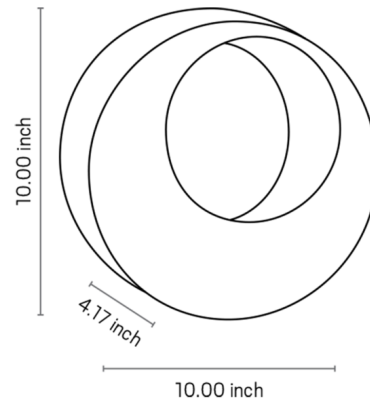

### Description

The Riviera Table Lamp will add an eclectic dynamic to any interior with its circular silhouette. The round ceramic body features an opening slightly off-center for an asymmetrical look that reveals the interior of the lamp. A subtle texture in the ceramic adds an understated decorative touch. On/off switch located on cord.

### Specifications

COLOR	N/A
BODY FINISH	Magenta
WATTAGE	17W
DIMMER	N/A
DIMENSIONS	10"W x 10"H x 4.17"D
BULB NOT INCLUDED	1 x G30/Medium (E26)/17W/120V LED
OTHER BULB OPTIONS	1 x G30/Medium (E26)/100W/120V Incandescent
COUNTRY OF ORIGIN	Brazil

### Technical Information

PRODUCT DIMENSIONS	Cord Length: 59.1"
--------------------	--------------------

CLICK TO VIEW PRODUCT

Notes: