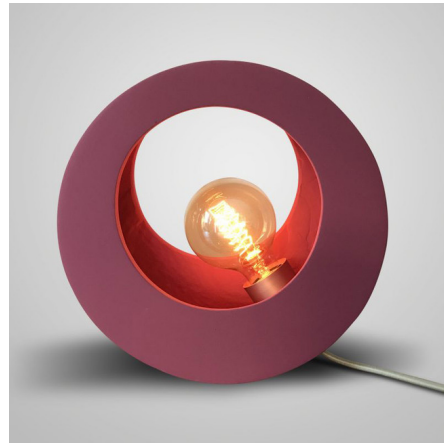

Lightology

lightology.com
866-954-4489
06-04-26

Project: _____

Company: _____

Location: _____ Fixture Type: _____

SPEC #: **GEO1422157**

Approved On: _____ Approved By: _____

Riviera Table Lamp By Geo Contemporary

Description

The Riviera Table Lamp will add an eclectic dynamic to any interior with its circular silhouette. The round ceramic body features an opening slightly off-center for an asymmetrical look that reveals the interior of the lamp. A subtle texture in the ceramic adds an understated decorative touch. On/off switch located on cord.

Shown in magenta

Specifications

COLOR	N/A
BODY FINISH	Magenta
WATTAGE	17W
DIMMER	N/A
DIMENSIONS	10"W x 10"H x 4.17"D
BULB NOT INCLUDED	1 x G30/Medium (E26)/17W/120V LED
OTHER BULB OPTIONS	1 x G30/Medium (E26)/100W/120V Incandescent
COUNTRY OF ORIGIN	Brazil