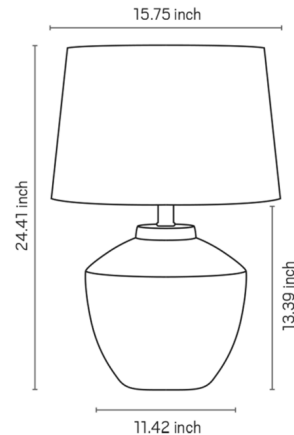

### Specifications

COLOR	Rustic Linen
BODY FINISH	Navy Blue
WATTAGE	8W
DIMMER	N/A
DIMENSIONS	15.75"W x 24.41"H
BULB NOT INCLUDED	1 x A19/Medium (E26)/8W/120V LED
OTHER BULB OPTIONS	1 x A19/Medium (E26)/60W/120V Incandescent
COUNTRY OF ORIGIN	Brazil