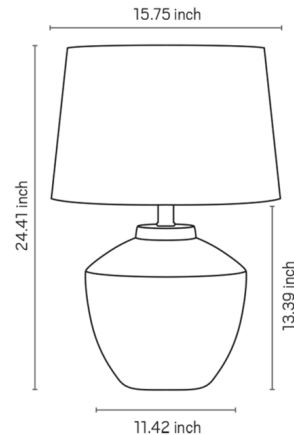

### Specifications

|                    |  |
|--------------------|--|
| COLOR              | Rustic Linen                               |
| BODY FINISH        | Navy Blue                                  |
| WATTAGE            | 8W   |
| DIMMER             | N/A  |
| DIMENSIONS         | 15.75"W x 24.41"H                          |
| BULB NOT INCLUDED  | 1 x A19/Medium (E26)/8W/120V LED           |
| OTHER BULB OPTIONS | 1 x A19/Medium (E26)/60W/120V Incandescent |
| COUNTRY OF ORIGIN  | Brazil                                     |