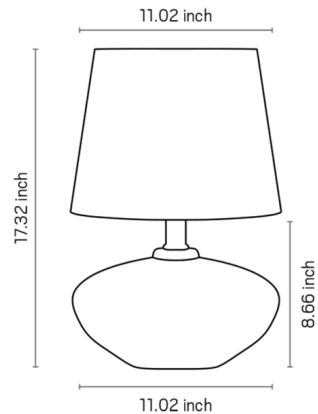

### Specifications

COLOR	Black
BODY FINISH	White
WATTAGE	17W
DIMMER	N/A
DIMENSIONS	11.02"W x 17.32"H
BULB NOT INCLUDED	1 x A19/Medium (E26)/17W/120V LED
OTHER BULB OPTIONS	1 x A19/Medium (E26)/100W/120V Incandescent
COUNTRY OF ORIGIN	Brazil

### Technical Information

PRODUCT DIMENSIONS	Cord Length: 98"
--------------------	------------------

Shown in white / black

CLICK TO VIEW PRODUCT

Notes: