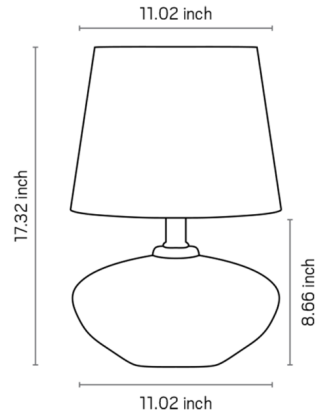

Description

The Cedro Table Lamp creates a nostalgic atmosphere with its traditional pairing of a ceramic base and neatly tapered fabric shade. The wide, rounded ceramic base features smooth curves for a balanced look. On/off switch on cord.

Specifications

COLOR Black
BODY FINISH White
WATTAGE 17W
DIMMER N/A
DIMENSIONS 11.02"W x 17.32"H
BULB NOT INCLUDED 1 x A19/Medium (E26)/17W/120V LED
OTHER BULB OPTIONS 1 x A19/Medium (E26)/100W/120V Incandescent
COUNTRY OF ORIGIN Brazil

Technical Information

PRODUCT DIMENSIONS Cord Length: 98"

Shown in white / black

CLICK TO VIEW PRODUCT

Notes: