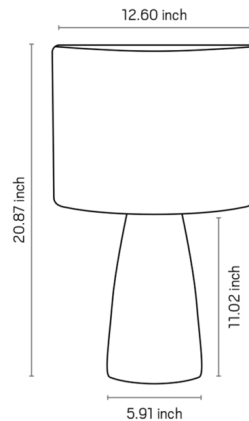

Description

The Inga Table Lamp offers the classic combination of a ceramic base and fabric lampshade for a transitional look that will complement a wide variety of decor styles. The drum-shaped lampshade is paired with a tapered base for a subtle contrast of shapes that creates visual interest. On/off switch on cord.

Specifications

COLOR	White
BODY FINISH	Brown
WATTAGE	17W
DIMMER	N/A
DIMENSIONS	12.6"W x 20.87"H
BULB NOT INCLUDED	1 x A19/Medium (E26)/17W/120V LED
OTHER BULB OPTIONS	1 x A19/Medium (E26)/100W/120V Incandescent
COUNTRY OF ORIGIN	Brazil

Technical Information

PRODUCT DIMENSIONS	Cord Length: 98"
--------------------	------------------

Shown in brown / white

CLICK TO VIEW PRODUCT

Notes: