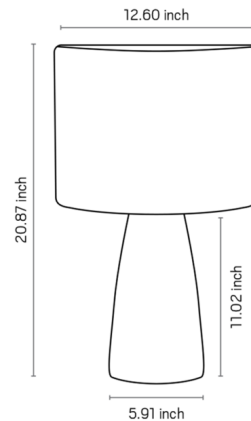

Description

The Inga Table Lamp offers the classic combination of a ceramic base and fabric lampshade for a transitional look that will complement a wide variety of decor styles. The drum-shaped lampshade is paired with a tapered base for a subtle contrast of shapes that creates visual interest. On/off switch on cord.

Specifications

COLOR	White
BODY FINISH	Brown
WATTAGE	17W
DIMMER	N/A
DIMENSIONS	12.6"W x 20.87"H
BULB NOT INCLUDED	1 x A19/Medium (E26)/17W/120V LED
OTHER BULB OPTIONS	1 x A19/Medium (E26)/100W/120V Incandescent
COUNTRY OF ORIGIN	Brazil

Technical Information

PRODUCT DIMENSIONS	Cord Length: 98"
--------------------	------------------

Shown in brown / white

CLICK TO VIEW PRODUCT

Notes: