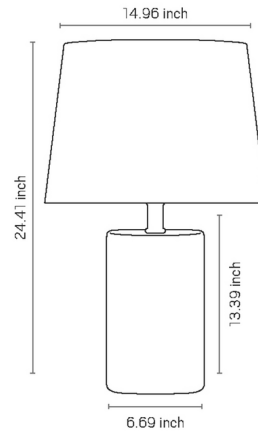

### Specifications

COLOR	Black
BODY FINISH	Graphite
WATTAGE	17W
DIMMER	N/A
DIMENSIONS	14.96"W x 24.41"H
BULB NOT INCLUDED	1 x A19/Medium (E26)/17W/120V LED
OTHER BULB OPTIONS	1 x A19/Medium (E26)/100W/120V Incandescent
COUNTRY OF ORIGIN	Brazil

### Technical Information

PRODUCT DIMENSIONS	Cord Length: 98"
--------------------	------------------

Shown in graphite / black

CLICK TO VIEW PRODUCT

Notes: