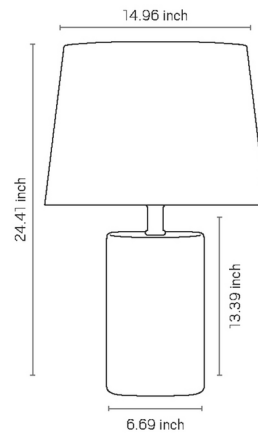

Description

The Jatoba Table Lamp pairs a cylindrical ceramic base with a tapered fabric shade for a classic look that will complement a wide variety of decor styles. On/off switch located on cord.

Specifications

COLOR	Black
BODY FINISH	Graphite
WATTAGE	17W
DIMMER	N/A
DIMENSIONS	14.96"W x 24.41"H
BULB NOT INCLUDED	1 x A19/Medium (E26)/17W/120V LED
OTHER BULB OPTIONS	1 x A19/Medium (E26)/100W/120V Incandescent
COUNTRY OF ORIGIN	Brazil

Technical Information

PRODUCT DIMENSIONS	Cord Length: 98"
--------------------	------------------

Shown in graphite / black

CLICK TO VIEW PRODUCT

Notes: