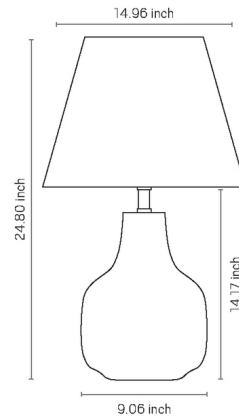

### Specifications

COLOR	Rustic Linen
BODY FINISH	Coffee
WATTAGE	17W
DIMMER	N/A
DIMENSIONS	14.96"W x 24.8"H
BULB NOT INCLUDED	1 x A19/Medium (E26)/17W/120V LED
OTHER BULB OPTIONS	1 x A19/Medium (E26)/100W/120V Incandescent
COUNTRY OF ORIGIN	Brazil

### Technical Information

PRODUCT DIMENSIONS	Cord Length: 98"
--------------------	------------------

CLICK TO VIEW PRODUCT

Notes: