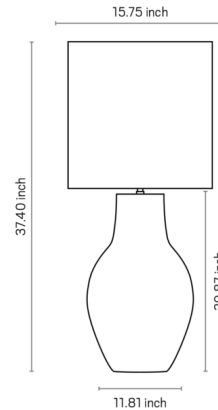

### Specifications

COLOR	Rustic Linen
BODY FINISH	Coffee
WATTAGE	17W
DIMMER	N/A
DIMENSIONS	15.75"W x 37.4"H
BULB NOT INCLUDED	1 x A19/Medium (E26)/17W/120V LED
OTHER BULB OPTIONS	1 x A19/Medium (E26)/100W/120V Incandescent
COUNTRY OF ORIGIN	Brazil

### Technical Information

PRODUCT DIMENSIONS	Cord Length: 98"
--------------------	------------------

Shown in coffee / rustic linen

CLICK TO VIEW PRODUCT

Notes: