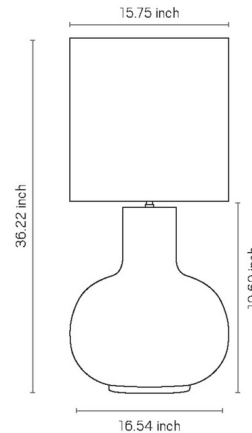

### Specifications

COLOR	Rustic Linen
BODY FINISH	Terra-Cotta
WATTAGE	17W
DIMMER	N/A
DIMENSIONS	16.54"W x 36.22"H
BULB NOT INCLUDED	1 x A19/Medium (E26)/17W/120V LED
OTHER BULB OPTIONS	1 x A19/Medium (E26)/100W/120V Incandescent
COUNTRY OF ORIGIN	Brazil