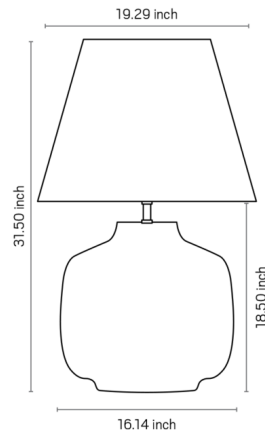

Specifications

COLOR Rustic Linen
BODY FINISH Cappuccino
WATTAGE 17W
DIMMER N/A
DIMENSIONS 19.29"W x 31.5"H
BULB NOT INCLUDED 1 x A19/Medium (E26)/17W/120V LED
OTHER BULB OPTIONS 1 x A19/Medium (E26)/100W/120V Incandescent
COUNTRY OF ORIGIN Brazil

Technical Information

PRODUCT DIMENSIONS Cord Length: 98"

Shown in cappuccino / rustic linen

CLICK TO VIEW PRODUCT

Notes: