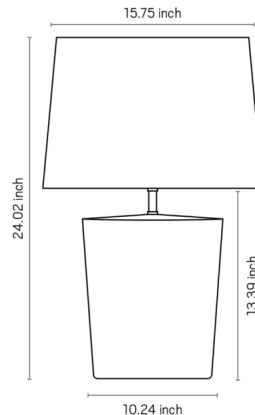

### Specifications

COLOR . . . . . Rustic Linen  
BODY FINISH . . . . . White  
WATTAGE . . . . . 17W  
DIMMER . . . . . N/A  
DIMENSIONS . . . . . 15.75"W x 24.02"H  
BULB NOT INCLUDED . . . . . 1 x A19/Medium (E26)/17W/120V LED  
OTHER BULB OPTIONS . . . . . 1 x A19/Medium (E26)/100W/120V Incandescent  
COUNTRY OF ORIGIN . . . . . Brazil

### Technical Information

PRODUCT DIMENSIONS . . . . . Cord Length: 98"

Shown in white / rustic linen

CLICK TO VIEW PRODUCT

Notes: