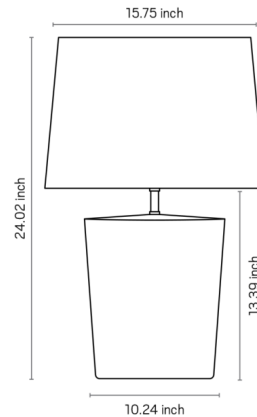

### Specifications

COLOR	Rustic Linen
BODY FINISH	White
WATTAGE	17W
DIMMER	N/A
DIMENSIONS	15.75"W x 24.02"H
BULB NOT INCLUDED	1 x A19/Medium (E26)/17W/120V LED
OTHER BULB OPTIONS	1 x A19/Medium (E26)/100W/120V Incandescent
COUNTRY OF ORIGIN	Brazil

### Technical Information

PRODUCT DIMENSIONS	Cord Length: 98"
--------------------	------------------

Shown in white / rustic linen

CLICK TO VIEW PRODUCT

Notes: