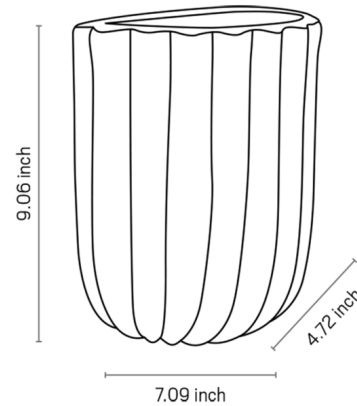

### Description

The Anna Wall Sconce is made of ceramic with an elegant pleated texture that recalls the look of ruffled fabric and creates a dazzling interplay of light and shadow. The fixture directs light upwards to bathe the wall with an ambient, indirect glow.

### Specifications

COLOR	N/A
BODY FINISH	White
WATTAGE	17W
DIMMER	Standard 120V
DIMENSIONS	7.09"W x 9.06"H x 4.72"D
BULB NOT INCLUDED	1 x A19/Medium (E26)/17W/120V LED
OTHER BULB OPTIONS	1 x A19/Medium (E26)/100W/120V Incandescent
COUNTRY OF ORIGIN	Brazil