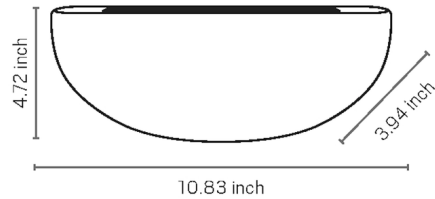

Description

The Ayla Wall Sconce marries a sleek form with practicality. The ceramic bowl provides soft, glare-free up light. Perfect for a hallway or entry.

Shown in white

Specifications

COLOR	N/A
BODY FINISH	White
WATTAGE	8W
DIMMER	Standard 120V
DIMENSIONS	11.02"W x 23.62"H x 11.02"D
BULB NOT INCLUDED	1 x MR16/GU10/8W/120V LED
COUNTRY OF ORIGIN	Brazil