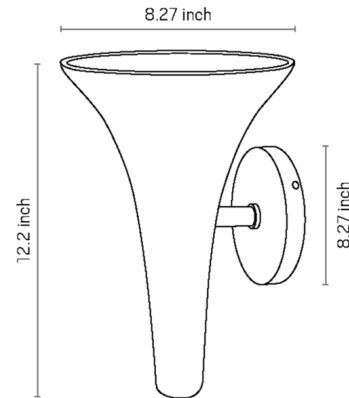

## Bella Wall Sconce By Geo Contemporary

### Description

The Bella Wall Sconce features a trumpet-shaped shade made of ceramic which directs light upwards to create a cozy, ambient atmosphere. Bella's shape recalls the elegant, organic look of mid-century design, but its minimalist design allows it to complement a wide variety of decor styles.

### Specifications

|                    |   |
|--------------------|---|
| COLOR              | Black                                       |
| BODY FINISH        | Black                                       |
| WATTAGE            | 17W   |
| DIMMER             | Standard 120V                               |
| DIMENSIONS         | 8.27"W x 12.2"H x 8.27"D                    |
| BULB NOT INCLUDED  | 1 x A19/Medium (E26)/17W/120V LED           |
| OTHER BULB OPTIONS | 1 x A19/Medium (E26)/100W/120V Incandescent |
| COUNTRY OF ORIGIN  | Brazil                                      |