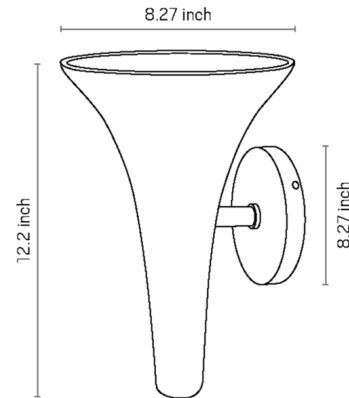

## Bella Wall Sconce By Geo Contemporary

### Description

The Bella Wall Sconce features a trumpet-shaped shade made of ceramic which directs light upwards to create a cozy, ambient atmosphere. Bella's shape recalls the elegant, organic look of mid-century design, but its minimalist design allows it to complement a wide variety of decor styles.

### Specifications

COLOR	Black
BODY FINISH	Black
WATTAGE	17W
DIMMER	Standard 120V
DIMENSIONS	8.27"W x 12.2"H x 8.27"D
BULB NOT INCLUDED	1 x A19/Medium (E26)/17W/120V LED
OTHER BULB OPTIONS	1 x A19/Medium (E26)/100W/120V Incandescent
COUNTRY OF ORIGIN	Brazil