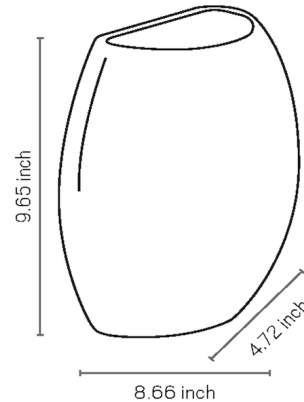

### Specifications

COLOR	N/A
BODY FINISH	Terra-Cotta
WATTAGE	8W
DIMMER	Standard 120V
DIMENSIONS	7.89"W x 23.62"H x 11.02"D
BULB NOT INCLUDED	1 x A19/Medium (E26)/8W/120V LED
COUNTRY OF ORIGIN	Brazil

CLICK TO VIEW PRODUCT