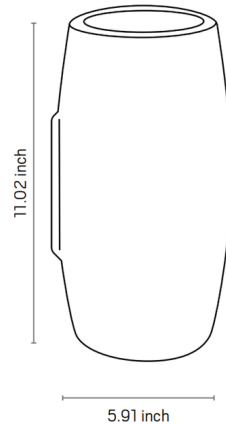

Description

Simple yet sleek, the Elara Wall Sconce is perfect for a hallway or entry. A sleek ceramic cylinder is crafted from ceramic and provides both up and down light. Choose from a variety of finishes to match any style.

Shown in white

Specifications

COLOR	N/A
BODY FINISH	White
WATTAGE	8W
DIMMER	Standard 120V
DIMENSIONS	7.89"W x 23.62"H x 11.02"D
BULB NOT INCLUDED	1 x A19/Medium (E26)/8W/120V LED
COUNTRY OF ORIGIN	Brazil