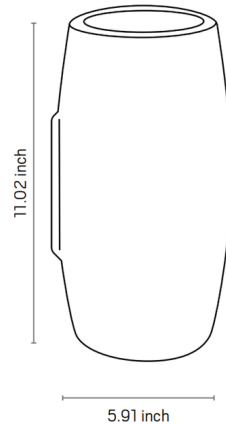

Specifications

COLOR	N/A
BODY FINISH	White
WATTAGE	8W
DIMMER	Standard 120V
DIMENSIONS	7.89"W x 23.62"H x 11.02"D
BULB NOT INCLUDED	1 x A19/Medium (E26)/8W/120V LED
COUNTRY OF ORIGIN	Brazil

CLICK TO VIEW PRODUCT

Notes: