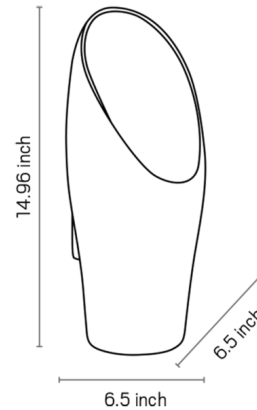

### Specifications

COLOR	N/A
BODY FINISH	White
WATTAGE	17W
DIMMER	Standard 120V
DIMENSIONS	6.5"W x 14.96"H x 6.5"D
BULB NOT INCLUDED	1 x A19/Medium (E26)/17W/120V LED
OTHER BULB OPTIONS	1 x A19/Medium (E26)/100W/120V Incandescent
COUNTRY OF ORIGIN	Brazil