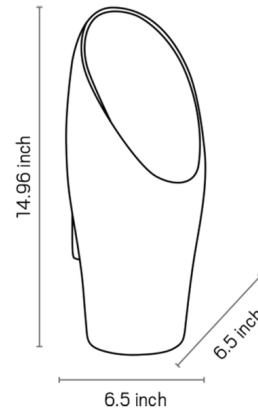

Description

The Gal Wall Sconce features a unique, organic shape that will add a playful accent to any space. The ceramic shade directs light upward to create a warm, welcoming atmosphere.

Shown in white

Specifications

COLOR	N/A
BODY FINISH	White
WATTAGE	17W
DIMMER	Standard 120V
DIMENSIONS	6.5"W x 14.96"H x 6.5"D
BULB NOT INCLUDED	1 x A19/Medium (E26)/17W/120V LED
OTHER BULB OPTIONS	1 x A19/Medium (E26)/100W/120V Incandescent
COUNTRY OF ORIGIN	Brazil