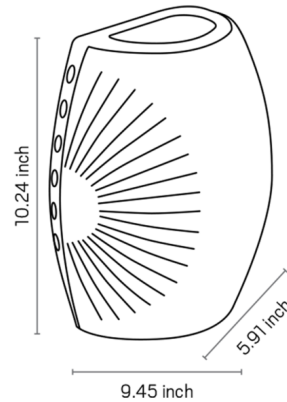

### Description

The Juliet Wall Sconce features an oblong silhouette accented with decorative openings on the sides of the shade to produce a dazzling pattern of light and shadow on the wall. Juliet's ceramic shade is open on the bottom and covered on top with tempered glass, making it suitable for outdoor use in a covered location.

### Specifications

COLOR	N/A
BODY FINISH	Sand
WATTAGE	17W
DIMMER	N/A
DIMENSIONS	9.45"W x 10.24"H x 5.91"D
BULB NOT INCLUDED	1 x A19/Medium (E26)/17W/120V LED
OTHER BULB OPTIONS	1 x A21/Medium (E26)/60W/120V Incandescent
COUNTRY OF ORIGIN	Brazil