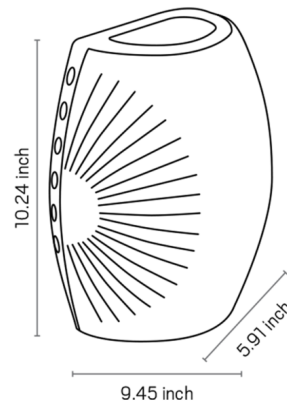

Lightology

lightology.com
866-954-4489
04-21-26

Project: _____

Company: _____

Location: _____ Fixture Type: _____

SPEC #: **GEO1422585**

Approved On: _____ Approved By: _____

Juliet Wall Sconce By Geo Contemporary

Description

The Juliet Wall Sconce features an oblong silhouette accented with decorative openings on the sides of the shade to produce a dazzling pattern of light and shadow on the wall. Juliet's ceramic shade is open on the bottom and covered on top with tempered glass, making to suitable for outdoor use in a covered location.

Shown in sand

Specifications

COLOR	N/A
BODY FINISH	Sand
WATTAGE	17W
DIMMER	N/A
DIMENSIONS	9.45"W x 10.24"H x 5.91"D
BULB NOT INCLUDED	1 x A19/Medium (E26)/17W/120V LED
OTHER BULB OPTIONS	1 x A21/Medium (E26)/60W/120V Incandescent
COUNTRY OF ORIGIN	Brazil