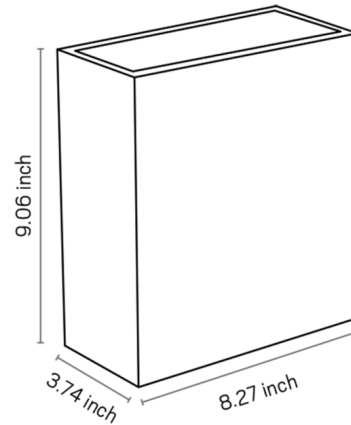

### Description

The Katrine Wall Sconce features a rectangular ceramic shade for a minimalist look that will add a modern edge to any space. The bottom of the sconce is open and the top is covered with tempered glass to emit light in two directions. Suitable for outdoor use in covered areas.

### Specifications

COLOR	N/A
BODY FINISH	Black
WATTAGE	17W
DIMMER	N/A
DIMENSIONS	8.27"W x 9.06"H x 3.74"D
BULB NOT INCLUDED	1 x A19/Medium (E26)/17W/120V LED
OTHER BULB OPTIONS	1 x A19/Medium (E26)/100W/120V Incandescent
COUNTRY OF ORIGIN	Brazil