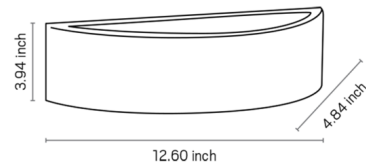

Shown in terra-cotta