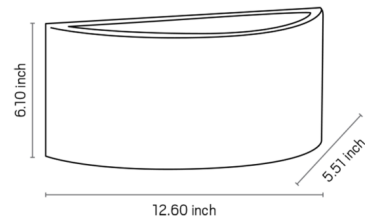

Lightology

lightology.com
866-954-4489
04-22-26

Project: _____

Company: _____

Location: _____ Fixture Type: _____

SPEC #: **GEO1422628**

Approved On: _____ Approved By: _____

Labi Wall Sconce By Geo Contemporary

Description

The Labi Wall Sconce will enhance any wall with its tastefully refined aesthetic. The curved ceramic shade is open on the bottom and covered on top with tempered glass, emitting light in two different directions. The ceramic features a subtly textured surface, adding an understated accent.

Specifications

COLOR	N/A
BODY FINISH	Terra-Cotta
WATTAGE	17W
DIMMER	Standard 120V
DIMENSIONS	12.6"W x 3.94"H x 4.84"D
BULB NOT INCLUDED	1 x A19/Medium (E26)/17W/120V LED
OTHER BULB OPTIONS	1 x A19/Medium (E26)/100W/120V Incandescent
COUNTRY OF ORIGIN	Brazil

Shown in terra-cotta

CLICK TO VIEW PRODUCT

Notes: