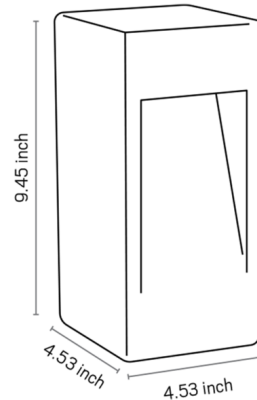

### Description

The Lind Wall Sconce features a unique design that creates two emissions of light from a single bulb. Lind's rectangular ceramic body is open at the bottom to direction light downward, and it also has a slanted opening on its front that reflects light from within. Lind is suitable for use in indoor damp locations or covered outdoor areas.

### Specifications

COLOR	N/A
BODY FINISH	White
WATTAGE	17W
DIMMER	Standard 120V
DIMENSIONS	4.53"W x 9.45"H x 4.53"D
BULB NOT INCLUDED	1 x A19/Medium (E26)/17W/120V LED
OTHER BULB OPTIONS	1 x A19/Medium (E26)/100W/120V Incandescent
COUNTRY OF ORIGIN	Brazil