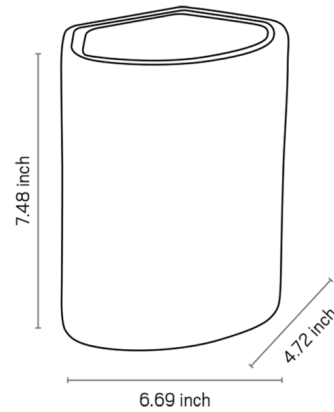

Description

The Puck Wall Sconce features a cylindrical ceramic shade with elegant curves and a subtly textured surface. The top and bottom of the sconce are covered with tempered glass caps to provide diffused illumination perfect for residential and commercial spaces alike.

Shown in sand

Specifications

COLOR	N/A
BODY FINISH	Sand
WATTAGE	17W
DIMMER	Standard 120V
DIMENSIONS	6.69"W x 7.48"H x 4.72"D
BULB NOT INCLUDED	1 x A19/Medium (E26)/17W/120V LED
OTHER BULB OPTIONS	1 x A19/Medium (E26)/100W/120V Incandescent
COUNTRY OF ORIGIN	Brazil