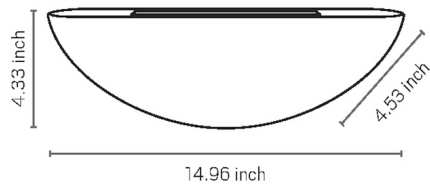

### Specifications

COLOR	N/A
BODY FINISH	White
WATTAGE	17W
DIMMER	N/A
DIMENSIONS	14.96"W x 4.33"H x 4.53"D
BULB NOT INCLUDED	1 x A19/Medium (E26)/17W/120V LED
OTHER BULB OPTIONS	1 x A19/Medium (E26)/100W/120V Incandescent
COUNTRY OF ORIGIN	Brazil