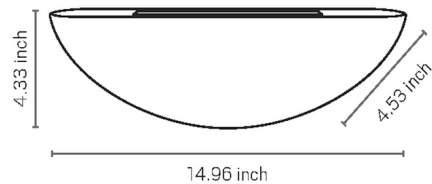

Shown in white

Specifications

COLOR	N/A
BODY FINISH	White
WATTAGE	17W
DIMMER	N/A
DIMENSIONS	14.96"W x 4.33"H x 4.53"D
BULB NOT INCLUDED	1 x A19/Medium (E26)/17W/120V LED
OTHER BULB OPTIONS	1 x A19/Medium (E26)/100W/120V Incandescent
COUNTRY OF ORIGIN	Brazil