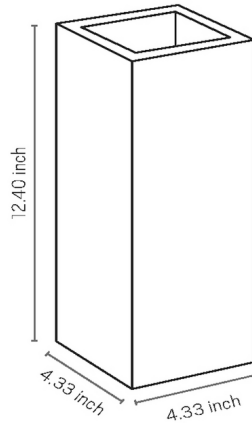

CLICK TO VIEW PRODUCT

Notes: