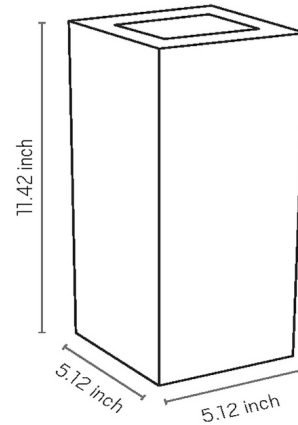

CLICK TO VIEW PRODUCT

Notes: