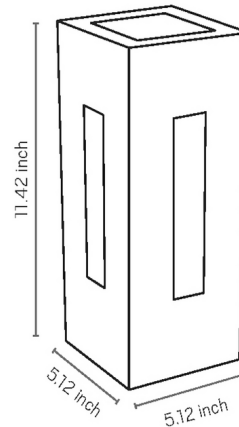

By Geo Contemporary

Description

The Vega Open Wall Sconce will add a sleek modern accent to a wall with its clean lines and rectangular silhouette. Vega directs light both upwards and downwards, as well as to the sides through narrow glass panes, to produce a dramatic lighting effect.

Shown in terra-cotta

Specifications

COLOR	N/A
BODY FINISH	Terra-Cotta
WATTAGE	17W
DIMMER	Standard 120V
DIMENSIONS	5.12"W x 11.44"H x 5.12"D
BULB NOT INCLUDED	1 x A19/Medium (E26)/17W/120V LED
OTHER BULB OPTIONS	1 x A19/Medium (E26)/100W/120V Incandescent
COUNTRY OF ORIGIN	Brazil