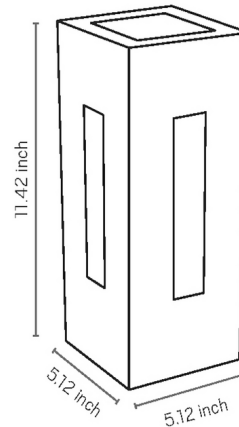

Description

The Vega Open Wall Sconce will add a sleek modern accent to a wall with its clean lines and rectangular silhouette. Vega directs light both upwards and downwards, as well as to the sides through narrow glass panes, to produce a dramatic lighting effect.

Shown in terra-cotta

Specifications

| | |
|--------------------|---------------------------------------------|
| COLOR | N/A |
| BODY FINISH | Terra-Cotta |
| WATTAGE | 17W |
| DIMMER | Standard 120V |
| DIMENSIONS | 5.12"W x 11.44"H x 5.12"D |
| BULB NOT INCLUDED | 1 x A19/Medium (E26)/17W/120V LED |
| OTHER BULB OPTIONS | 1 x A19/Medium (E26)/100W/120V Incandescent |
| COUNTRY OF ORIGIN | Brazil |