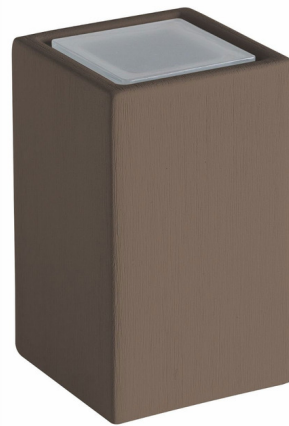

Lightology

lightology.com
866-954-4489
04-23-26

Project: _____

Company: _____

Location: _____ Fixture Type: _____

SPEC #: **GEO1422850**

Approved On: _____ Approved By: _____

Venera Wall Sconce By Geo Contemporary

Description

The Venera Wall Sconce will add a sleek modern accent to a wall with its clean lines and rectangular silhouette. Venera directs light both upwards and downwards to produce a dramatic lighting effect. Suitable for outdoor use in covered locations only.

Shown in brown

Specifications

COLOR	N/A
BODY FINISH	Brown
WATTAGE	17W
DIMMER	Standard 120V
DIMENSIONS	4.53"W x 7.48"H x 4.53"D
BULB NOT INCLUDED	1 x A19/Medium (E26)/17W/120V LED
OTHER BULB OPTIONS	1 x A19/Medium (E26)/100W/120V Incandescent
COUNTRY OF ORIGIN	Brazil