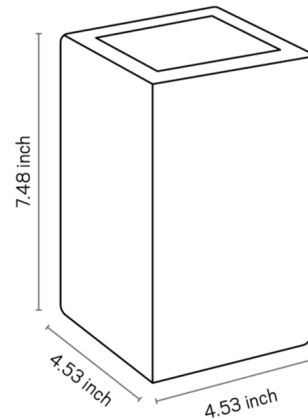

Description

The Venera Wall Sconce will add a sleek modern accent to a wall with its clean lines and rectangular silhouette. Venera directs light both upwards and downwards to produce a dramatic lighting effect. Suitable for outdoor use in covered locations only.

Shown in brown

Specifications

COLOR	N/A
BODY FINISH	Brown
WATTAGE	17W
DIMMER	Standard 120V
DIMENSIONS	4.53"W x 7.48"H x 4.53"D
BULB NOT INCLUDED	1 x A19/Medium (E26)/17W/120V LED
OTHER BULB OPTIONS	1 x A19/Medium (E26)/100W/120V Incandescent
COUNTRY OF ORIGIN	Brazil