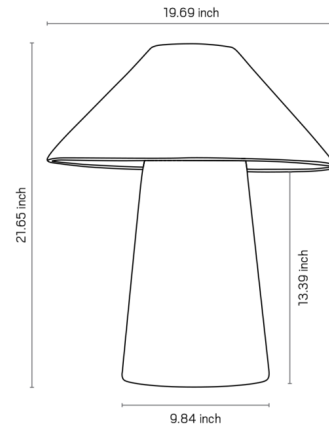

Description

The Auri Table Lamp features a sophisticated look that will add a touch of modern elegance to any interior. The ceramic shade sits atop a wide, tapered base for a clean-lined silhouette. The wide shade casts a warm, inviting glow that creates a calm, inviting atmosphere.

Shown in white

Specifications

COLOR N/A
BODY FINISH White
WATTAGE 16W
DIMMER N/A
DIMENSIONS 19.69" W x 21.65" H
BULB NOT INCLUDED 2 x A19/Medium (E26)/8W/120V LED
OTHER BULB OPTIONS 2 x A19/Medium (E26)/60W/120V Incandescent
COUNTRY OF ORIGIN Brazil

Technical Information

PRODUCT DIMENSIONS Cord Length: 98"

CLICK TO VIEW PRODUCT

Notes: