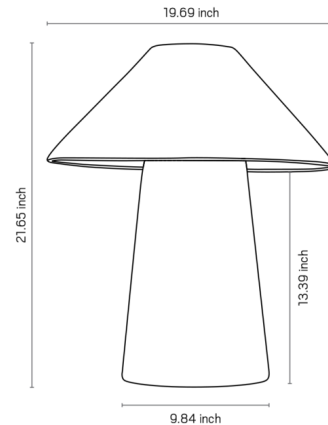

Description

The Auri Table Lamp features a sophisticated look that will add a touch of modern elegance to any interior. The ceramic shade sits atop a wide, tapered base for a clean-lined silhouette. The wide shade casts a warm, inviting glow that creates a calm, inviting atmosphere.

Shown in white

Specifications

COLOR	N/A
BODY FINISH	White
WATTAGE	16W
DIMMER	N/A
DIMENSIONS	19.69"W x 21.65"H
BULB NOT INCLUDED	2 x A19/Medium (E26)/8W/120V LED
OTHER BULB OPTIONS	2 x A19/Medium (E26)/60W/120V Incandescent
COUNTRY OF ORIGIN	Brazil

Technical Information

PRODUCT DIMENSIONS	Cord Length: 98"
--------------------	------------------

CLICK TO VIEW PRODUCT

Notes: