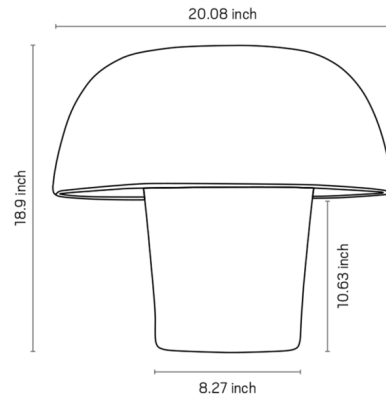

Description

The Macro Table Lamp is inspired by nature with its mushroom-shaped silhouette. The wide, ceramic dome shade casts a warm, inviting glow perfect for bedrooms or living rooms.

Shown in white

Specifications

COLOR	N/A
BODY FINISH	White
WATTAGE	16W
DIMMER	N/A
DIMENSIONS	20.08"W x 18.9"H
BULB NOT INCLUDED	2 x A19/Medium (E26)/8W/120V LED
OTHER BULB OPTIONS	2 x A19/Medium (E26)/60W/120V Incandescent
COUNTRY OF ORIGIN	Brazil

Technical Information

PRODUCT DIMENSIONS	Cord Length: 98"
--------------------	------------------

CLICK TO VIEW PRODUCT

Notes: