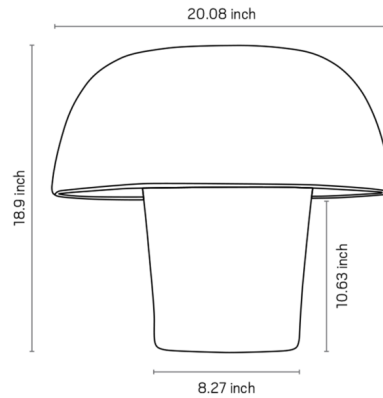

Description

The Macro Table Lamp is inspired by nature with its mushroom-shaped silhouette. The wide, ceramic dome shade casts a warm, inviting glow perfect for bedrooms or living rooms.

Specifications

COLOR	N/A
BODY FINISH	White
WATTAGE	16W
DIMMER	N/A
DIMENSIONS	20.08"W x 18.9"H
BULB NOT INCLUDED	2 x A19/Medium (E26)/8W/120V LED
OTHER BULB OPTIONS	2 x A19/Medium (E26)/60W/120V Incandescent
COUNTRY OF ORIGIN	Brazil

Technical Information

PRODUCT DIMENSIONS	Cord Length: 98"
--------------------	------------------

Shown in white

CLICK TO VIEW PRODUCT

Notes: