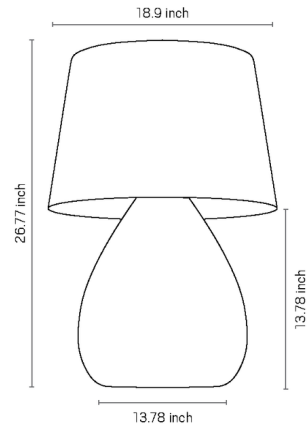

Shown in cinnamon / rustic linen

Specifications

COLOR	Rustic Linen
BODY FINISH	Cinnamon
WATTAGE	8W
DIMMER	N/A
DIMENSIONS	18.9"W x 26.77"H
BULB NOT INCLUDED	1 x A19/Medium (E26)/8W/120V LED
OTHER BULB OPTIONS	1 x A19/Medium (E26)/60W/120V Incandescent
COUNTRY OF ORIGIN	Brazil