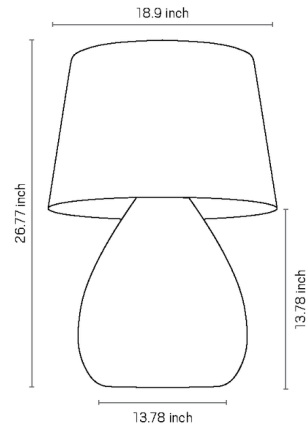

### Specifications

COLOR	Rustic Linen
BODY FINISH	Cinnamon
WATTAGE	8W
DIMMER	N/A
DIMENSIONS	18.9"W x 26.77"H
BULB NOT INCLUDED	1 x A19/Medium (E26)/8W/120V LED
OTHER BULB OPTIONS	1 x A19/Medium (E26)/60W/120V Incandescent
COUNTRY OF ORIGIN	Brazil