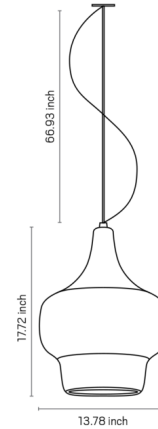

Shown in ivory

Specifications

COLOR	N/A
BODY FINISH	Ivory
WATTAGE	8W
DIMMER	Standard 120V
DIMENSIONS	13.78"W x 17.72"H
BULB NOT INCLUDED	1 x A19/Medium (E26)/8W/120V LED
OTHER BULB OPTIONS	1 x A19/Medium (E26)/60W/120V Incandescent
COUNTRY OF ORIGIN	Brazil