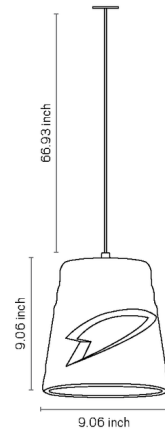

Shown in desert

Specifications

COLOR	N/A
BODY FINISH	Desert
WATTAGE	8W
DIMMER	Standard 120V
DIMENSIONS	9.06"W x 9.06"H
BULB NOT INCLUDED	1 x A19/Medium (E26)/8W/120V LED
OTHER BULB OPTIONS	1 x A19/Medium (E26)/60W/120V Incandescent
COUNTRY OF ORIGIN	Brazil