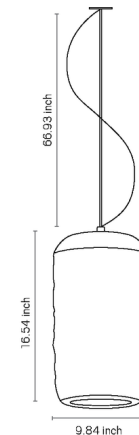

### Specifications

COLOR	N/A
BODY FINISH	Ivory
WATTAGE	8W
DIMMER	Standard 120V
DIMENSIONS	9.84"W x 16.54"H
BULB NOT INCLUDED	1 x A19/Medium (E26)/8W/120V LED
OTHER BULB OPTIONS	1 x A19/Medium (E26)/60W/120V Incandescent
COUNTRY OF ORIGIN	Brazil