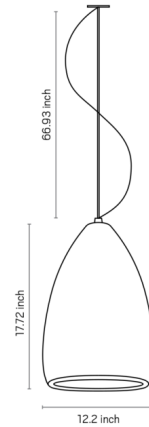

### Specifications

COLOR	N/A
BODY FINISH	Ivory
WATTAGE	8W
DIMMER	Standard 120V
DIMENSIONS	12.2"W x 17.72"H
BULB NOT INCLUDED	1 x A19/Medium (E26)/8W/120V LED
OTHER BULB OPTIONS	1 x A19/Medium (E26)/60W/120V Incandescent
COUNTRY OF ORIGIN	Brazil