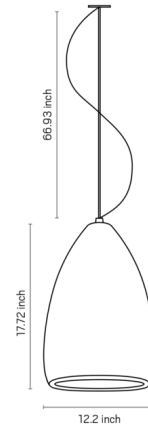

Shown in ivory

Specifications

COLOR	N/A
BODY FINISH	Ivory
WATTAGE	8W
DIMMER	Standard 120V
DIMENSIONS	12.2"W x 17.72"H
BULB NOT INCLUDED	1 x A19/Medium (E26)/8W/120V LED
OTHER BULB OPTIONS	1 x A19/Medium (E26)/60W/120V Incandescent
COUNTRY OF ORIGIN	Brazil