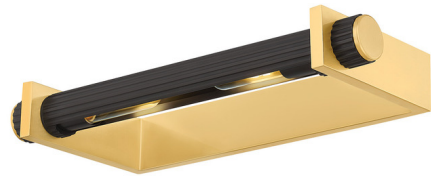

By Hudson Valley Lighting

Description

Infused with 1960s Italian minimalism, the Judd Picture Light is a stylish addition to your favorite wall art. The fluting on the round bar gives this light both an antique and industrial feel, adding visual interest.

Shown in aged brass / distressed bronze

Specifications

COLOR	Distressed Bronze
BODY FINISH	Aged Brass
WATTAGE	20W
DIMMER	Standard 120V
DIMENSIONS	18.5"W x 2.5"H x 7.5"D
BULB NOT INCLUDED	2 x T10/Medium (E26)/10W/120V LED
COUNTRY OF ORIGIN	China