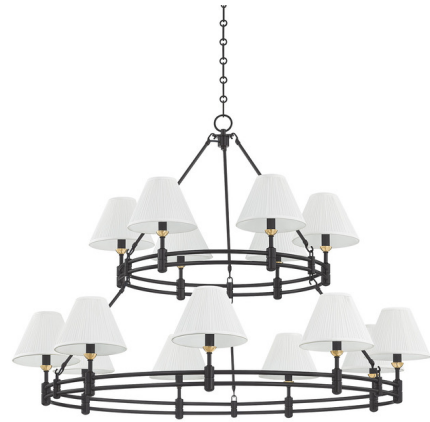

Lightology

lightology.com
866-954-4489
04-25-26

Project: _____

Company: _____

Location: _____ Fixture Type: _____

SPEC #: **HUD1423075**

Approved On: _____ Approved By: _____

Howard Two-Tiered Chandelier

By Hudson Valley Lighting

Description

The Howard Two-Tiered Chandelier infuses a classic silhouette with clean lines. The sleek double ring supports delicate silk shades the provide gentle lighting. Suspended by an intricate chain, the Howard is perfect for a dining room or entry.

Shown in distressed bronze / white

Specifications

COLOR White
BODY FINISH Distressed Bronze
WATTAGE 150W
DIMMER Standard 120V
DIMENSIONS 50"W x 35.75"H
BULB NOT INCLUDED 15 x B11/Candelabra (E12)/10W/120V LED
COUNTRY OF ORIGIN China