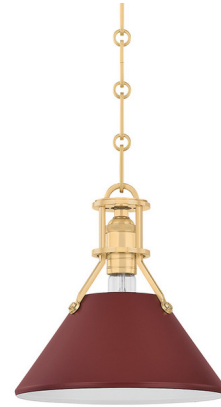

Lightology

lightology.com
866-954-4489
05-25-26

Project: _____

Company: _____

Location: _____ Fixture Type: _____

SPEC #: **HUD1423123**

Approved On: _____ Approved By: _____

Painted No.2 Pendant By Hudson Valley Lighting

Description

The Painted No. 2 Pendant offers a touch of mid-century modern flair, featuring a retro cone shade finished with detailed metalwork. B>Note: Not all finish combinations are available.

Shown in aged brass / soft crimson

Specifications

COLOR	Soft Crimson
BODY FINISH	Aged Brass
WATTAGE	9W
DIMMER	Standard 120V
DIMENSIONS	9.5"W x 9.25"H
BULB NOT INCLUDED	1x T10/Medium (E26)/9W/120V LED
COUNTRY OF ORIGIN	China

CLICK TO VIEW PRODUCT