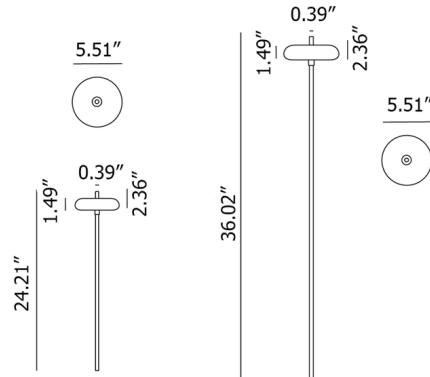

CLICK TO VIEW PRODUCT

Notes: