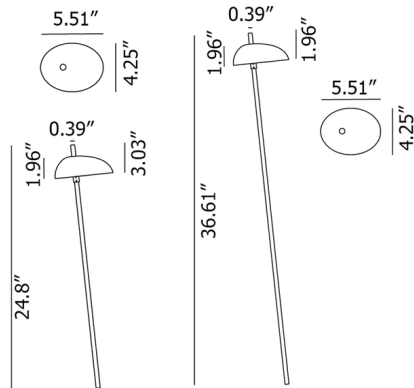

CLICK TO VIEW PRODUCT

Notes: