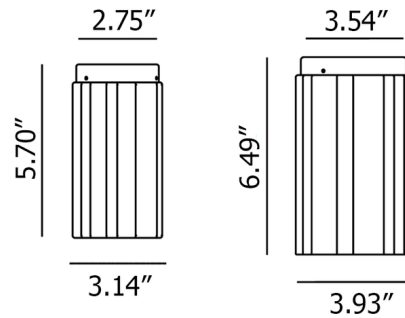

Shown in antique brass / light grey

Specifications

COLOR Light Grey
BODY FINISH Antique Brass
WATTAGE 5W
DIMMER Standard 120V
DIMENSIONS 3.14"W x 5.7"H
BULB NOT INCLUDED 1 x MR11/GU10/5W/120V LED

CLICK TO VIEW PRODUCT