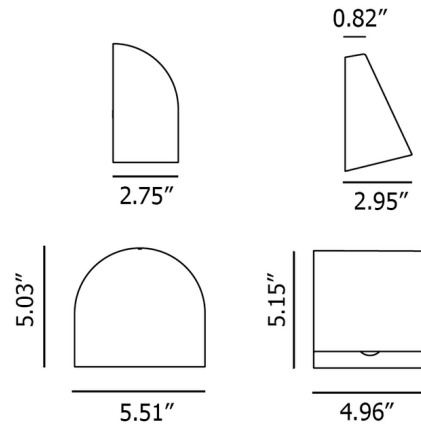

Shown in dark bronze

CLICK TO VIEW PRODUCT

Notes: