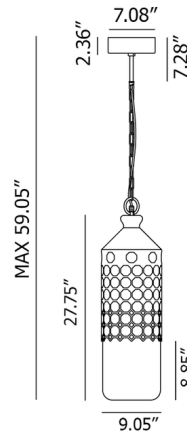

Description

Inspired by decorative handheld lamps, the La Spazio Pedant reimagines the traditional lantern as a contemporary design piece. The S-shaped hook recalls movement and continuity, while the octagon, an ancient symbol of harmony, forms the lattice-like shade structure. Available in wall-mounted, suspended, and pole-mounted versions, La Spazio transforms outdoor spaces with its dynamic interplay of light and shadow.

Shown in matte black / frost

Specifications

COLOR	Frost
BODY FINISH	Matte Black
WATTAGE	15W
DIMMER	Standard 120V
DIMENSIONS	9.05"W x 27.75"H
BULB NOT INCLUDED	1 x A19/Medium (E26)/15W/120V LED

CLICK TO VIEW PRODUCT