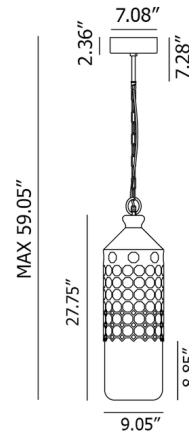

### Specifications

COLOR	Frost
BODY FINISH	Matte Black
WATTAGE	15W
DIMMER	Standard 120V
DIMENSIONS	9.05"W x 27.75"H
BULB NOT INCLUDED	1 x A19/Medium (E26)/15W/120V LED

CLICK TO VIEW PRODUCT

Notes: