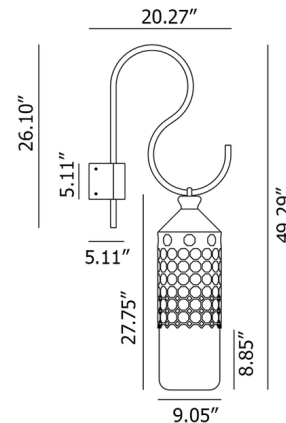

Description

Inspired by decorative handheld lamps, the La Spazio Wall Light reimagines the traditional lantern as a contemporary design piece. The S-shaped hook recalls movement and continuity, while the octagon, an ancient symbol of harmony, forms the lattice-like shade structure. Available in wall-mounted, suspended, and pole-mounted versions, La Spazio transforms outdoor spaces with its dynamic interplay of light and shadow.

Specifications

COLOR Frost
 BODY FINISH Matte Black
 WATTAGE 15W
 DIMMER Standard 120V
 DIMENSIONS 9.05"W x 49.29"H x 20.27"D
 BULB NOT INCLUDED 1 x A19/Medium (E26)/15W/120V LED

Notes:

Shown in matte black / frost