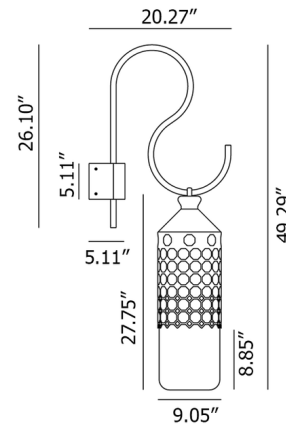

By Il Fanale

Description

Inspired by decorative handheld lamps, the La Spazio Wall Light reimagines the traditional lantern as a contemporary design piece. The S-shaped hook recalls movement and continuity, while the octagon, an ancient symbol of harmony, forms the lattice-like shade structure. Available in wall-mounted, suspended, and pole-mounted versions, La Spazio transforms outdoor spaces with its dynamic interplay of light and shadow.

Specifications

COLOR Frost
BODY FINISH Matte Black
WATTAGE 15W
DIMMER Standard 120V
DIMENSIONS 9.05"W x 49.29"H x 20.27"D
BULB NOT INCLUDED 1 x A19/Medium (E26)/15W/120V LED

Notes:

Shown in matte black / frost