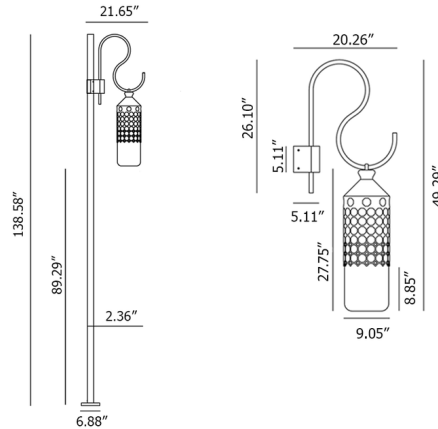

Description

Inspired by decorative handheld lamps, the La Spazio Post Light reimagines the traditional lantern as a contemporary design piece. The S-shaped hook recalls movement and continuity, while the octagon, an ancient symbol of harmony, forms the lattice-like shade structure. Available in wall-mounted, suspended, and pole-mounted versions, La Spazio transforms outdoor spaces with its dynamic interplay of light and shadow.

Shown in matte black / frost

Specifications

COLOR	Frost
BODY FINISH	Matte Black
WATTAGE	15W
DIMMER	Standard 120V
DIMENSIONS	21.65"W x 138.58"H
BULB NOT INCLUDED	1 x A19/Medium (E26)/15W/120V LED

CLICK TO VIEW PRODUCT