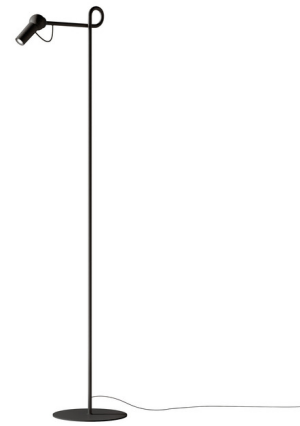

Lightology

lightology.com
866-954-4489
04-21-26

Project: _____
 Company: _____
 Location: _____ Fixture Type: _____
 SPEC #: **KUN1423161**
 Approved On: _____ Approved By: _____

Bird Floor Lamp

By kdIn

Description

Infused with a whimsical elegance, the Bird Floor Lamp is perfect for a study or modern living room. The looped top reinforces the sleek body, while a magnet allows for the full rotation of the light. Dimmer located on cord.

Specifications

COLOR	N/A
BODY FINISH	Black
WATTAGE	6W
DIMMER	Included
DIMENSIONS	9.1"W x 49.6"H
INTEGRATED LED MODULE	1 x LED/6W/120V LED

Technical Information

COLOR RENDERING	90 CRI
LAMP COLOR	2700K
LUMENS/WATT	110.00
LUMINOUS FLUX	660 lumens