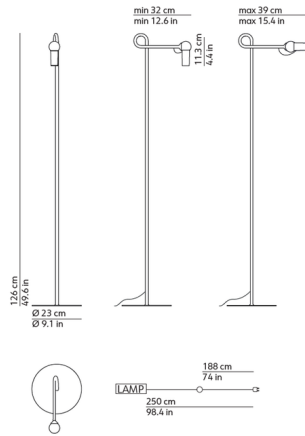

Specifications

COLOR	N/A
BODY FINISH	Black
WATTAGE	6W
DIMMER	Included
DIMENSIONS	9.1"W x 49.6"H
INTEGRATED LED MODULE	1 x LED/6W/120V LED

Technical Information

COLOR RENDERING	90 CRI
LAMP COLOR	2700K
LUMENS/WATT	110.00
LUMINOUS FLUX	660 lumens

Shown in black

CLICK TO VIEW PRODUCT

Notes: