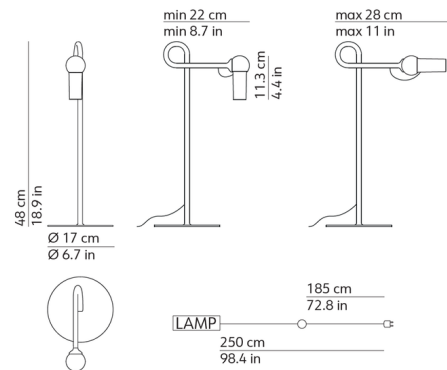

CLICK TO VIEW PRODUCT

Notes: