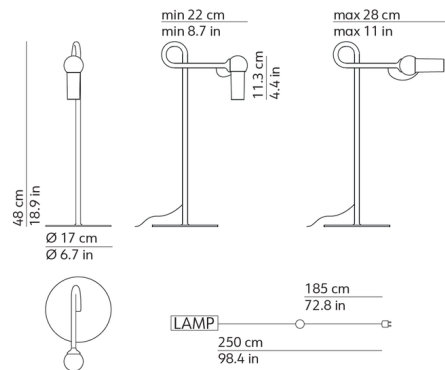

CLICK TO VIEW PRODUCT

Notes: